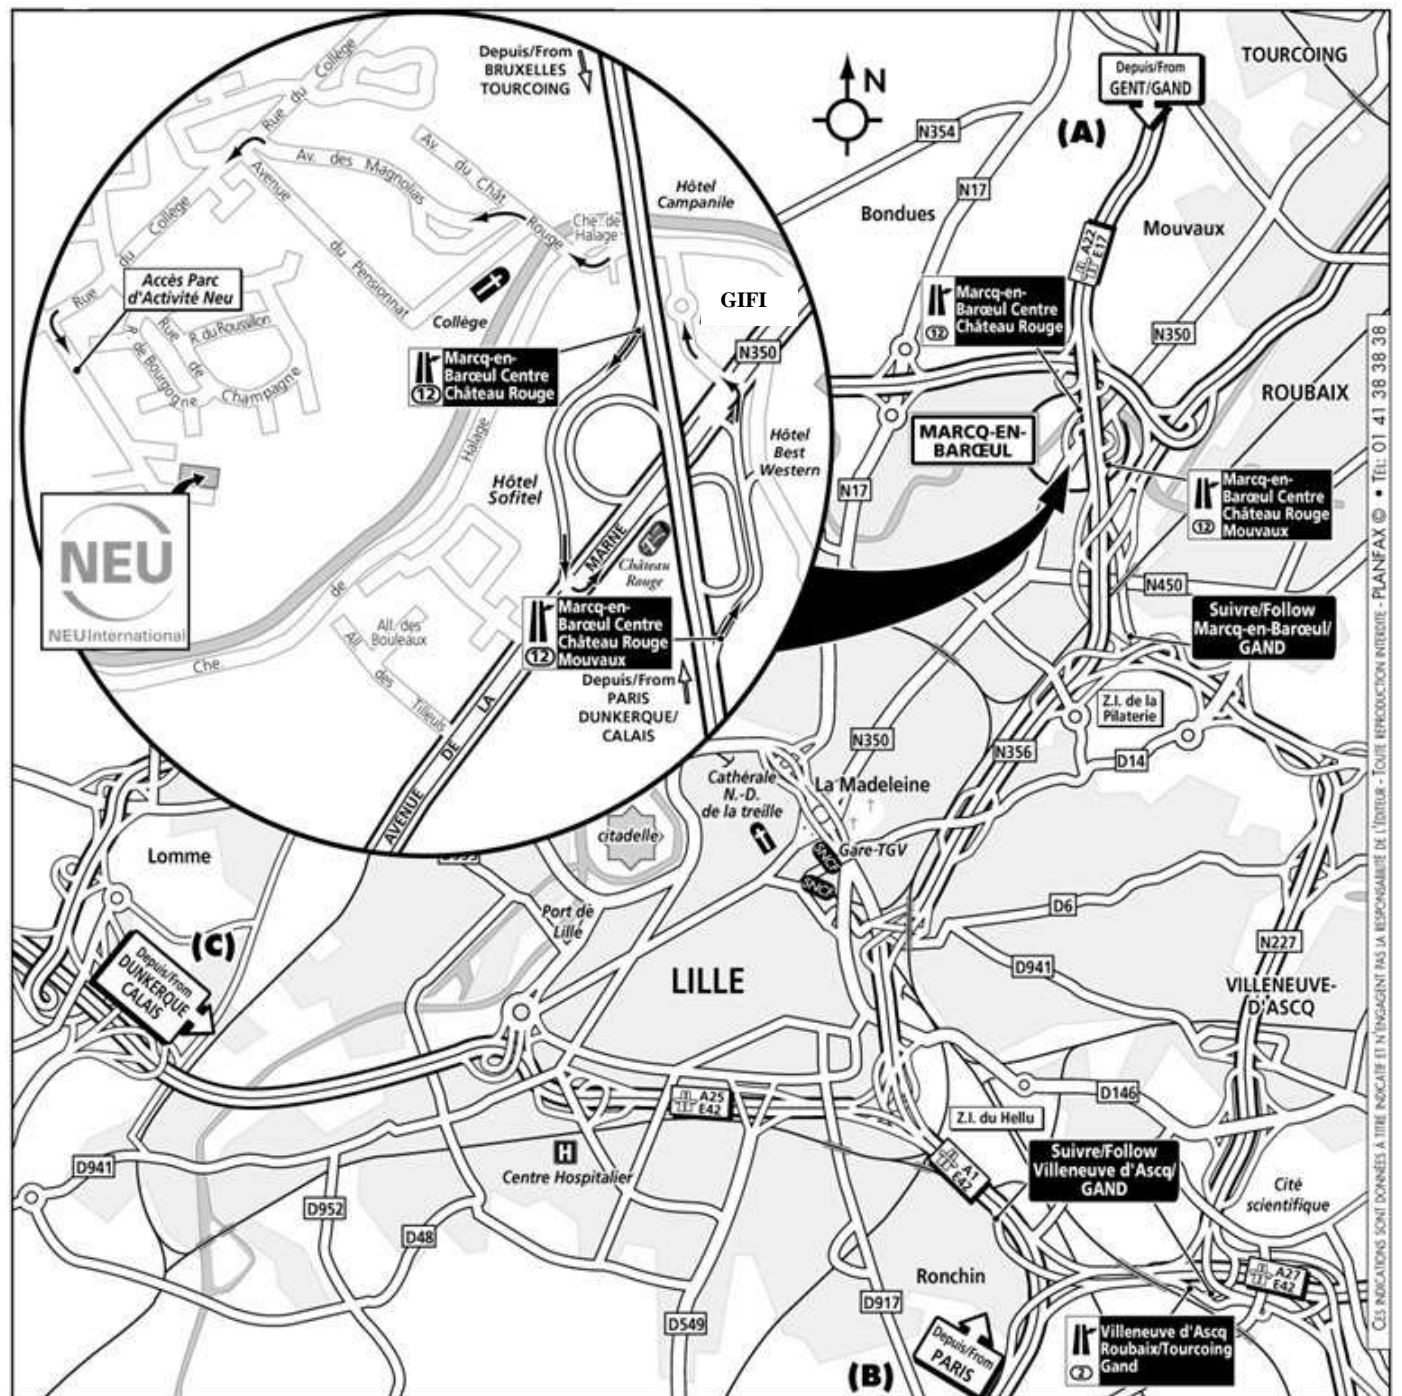

**DEPUIS DUNKERQUE/CALAIS : (C)**

Rejoindre l'A25 puis l'A22 en direction de LILLE/BRUXELLES. Emprunter la sortie 2 VILLENEUVE D'ASCO/ROUBAIX/TOURCOING/GAND. Suivre GAND par la N227 puis prendre l'A22 en direction de MARCQ-EN-BAROEUL/GAND. Emprunter la sortie 12 MARCQ-EN-BAROEUL CENTRE/CHATEAU ROUGE (puis voir loupe).

**FROM BRUXELLES/GAND/GENT : (A)**

Get on the A10/E40 in the direction of GAND (GENT), and then the A14/E17 heading towards LILLE (RUEIL). Continue on the A22 and take exit 12 for MARCQ-EN-BAROEUL CENTRE/CHATEAU ROUGE (then see zoom).

**FROM PARIS : (B)**

Get on the A1 motorway in the direction of LILLE. Take the A27 heading towards BRUSSELS, and take exit 2 for VILLENEUVE D'ASCO/ROUBAIX/TOURCOING/GAND. Head towards GAND (GENT) on the N227, and then take the A22 in the direction of MARCQ-EN-BAROEUL/GAND. Take exit 12 for MARCQ-EN-BAROEUL CENTRE/CHATEAU ROUGE (then see zoom).

**FROM DUNKERQUE : (C)**

Take the A25 and then the A22 in the direction of LILLE/BRUXELLES. Take exit 2 for VILLENEUVE D'ASCO/ROUBAIX/TOURCOING/GAND. Head towards GAND (GENT) on the N227, and then take the A22 in the direction of MARCQ-EN-BAROEUL/GAND. Take exit 12 for MARCQ-EN-BAROEUL CENTRE/CHATEAU ROUGE (then see zoom).